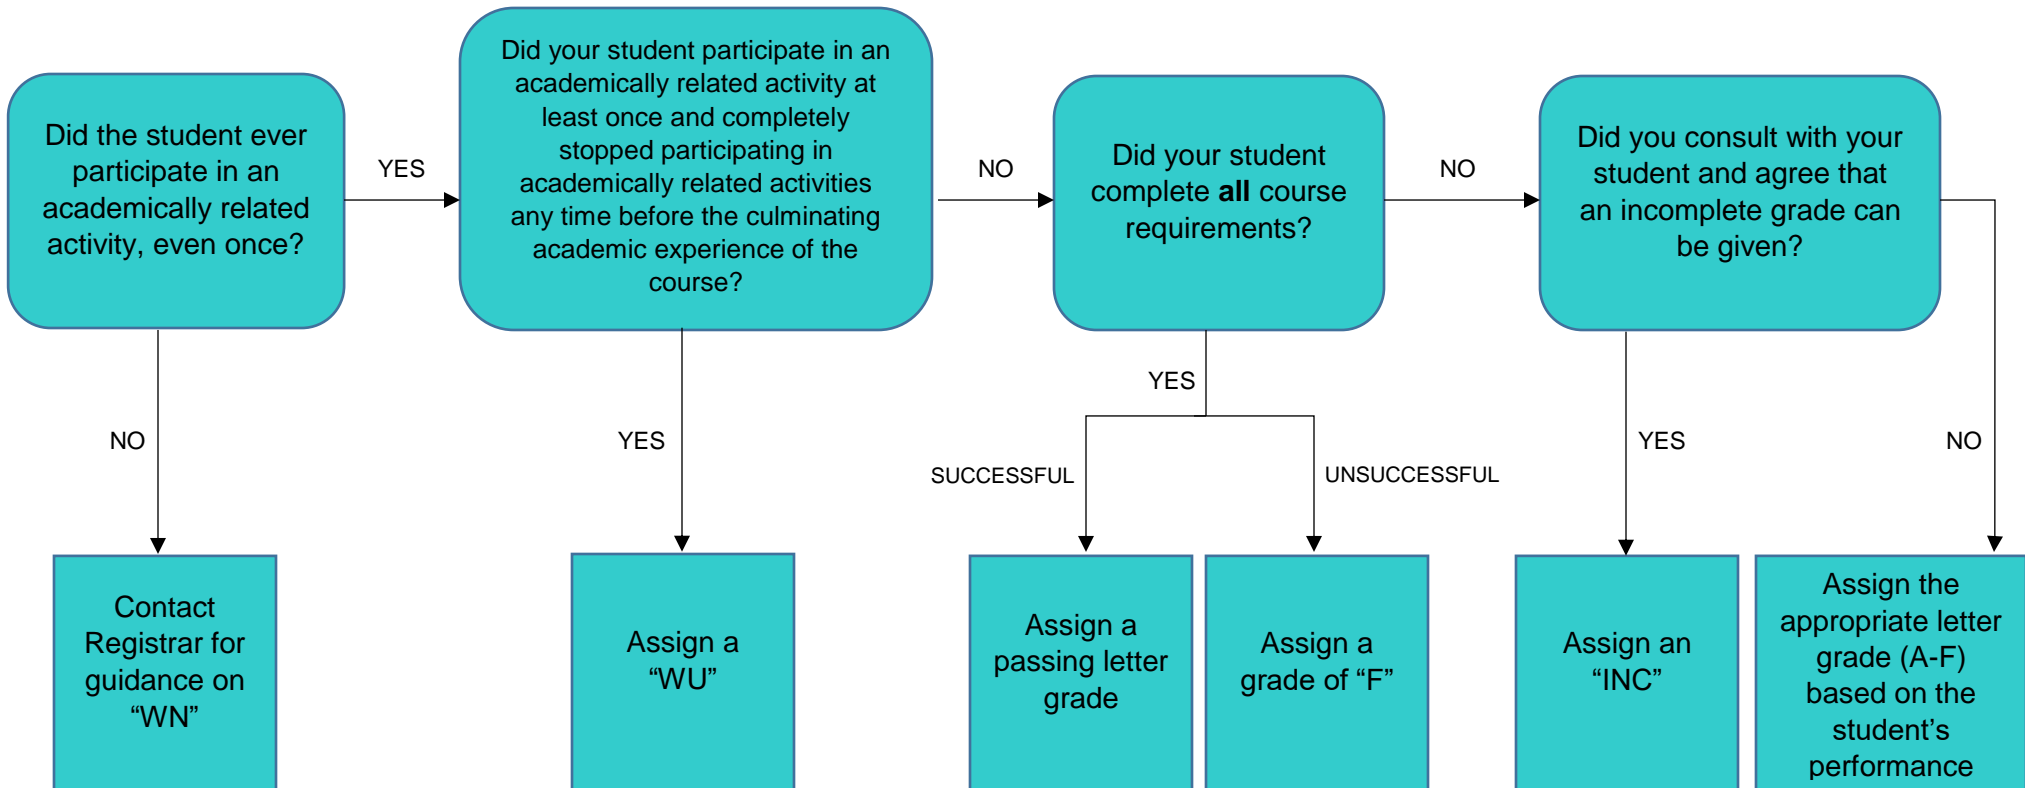

Non-Passing Grade Road Map [WN/WU/F/INC GRADES]

Definitions:

- WN** - A grade of "WN" is assigned to students who never participated in an academically related activity and did not officially withdraw from the class. This grade is assigned when a student is marked as "Never participated in an academically related activity" on the Verification of Enrollment (VOE) roster. **Grade is not available in the final grade roster.**
- WU** - A grade of "WU" is assigned to students who participated in an academically related activity at least once, completely stopped participating in academically related activities at any time before the culminating academic experience of the course and did not officially withdraw.
- F** - A grade of "F" is a failure grade given to a student who completed the course and failed.
- INC** - A grade of "INC" (Incomplete) should only be assigned by the instructor in consultation with the student adhering to guidelines.