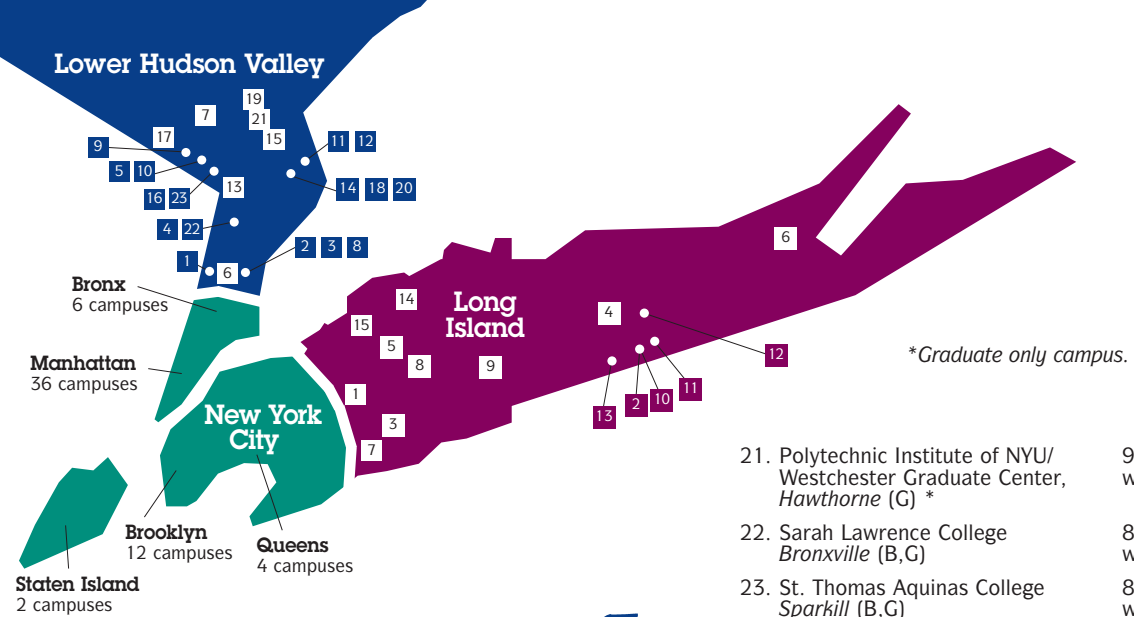

*Graduate only campus.

Lower Hudson Valley

1. Cochran School of Nursing *Yonkers* (A) 914.964.4296
  www.cochranschoolofnursing.us
2. The College of New Rochelle *New Rochelle* (B,G) 800.933.5923
  www.cnr.edu
3. The College of New Rochelle/School of New Resources *New Rochelle* (B) 800.288.4767
  www.cnr.edu
4. Concordia College *Bronxville* (A,B) 800.937.2655
  www.concordia-ny.edu
5. Dominican College *Orangeburg* (A,B,G) 866.432.4636
  www.dc.edu
6. Dorothea Hopfer School of Nursing *Mount Vernon* (A) 914.361.6221
  www.hopfer.org
7. Fordham University Graduate Center, *Tarrytown* (G) * 800.825.4422
  www.fordham.edu/admiss/index.html
8. Iona College *New Rochelle* (B,G) 800.231.IONA
  www.iona.edu/info
9. Iona College Rockland Graduate Center, *Pearl River* (G) * 866.850.IONA
  www.iona.edu/rockland
10. Long Island University/Rockland Graduate Campus, *Orangeburg* (G) * 845.359.7200
  www.liu.edu
11. Long Island University/Westchester Graduate Campus *Purchase* (G) * 800.GRAD.LIU
  www.liu.edu/cwis/west
12. Manhattanville College *Purchase* (B,G) 800.328.4553
  www.mville.edu/admissions
13. Mercy College/Dobbs Ferry Campus (main campus), *Dobbs Ferry* (A,B,G) 877.MERCY.GO
  www.mercy.edu/admissions
14. Mercy College/White Plains Campus *White Plains* (A,B,G) 877.MERCY.GO
  www.mercy.edu/admissions
15. New York Medical College *Valhalla* (G) * 914.594.4000
  www.nymc.edu
16. New York University/Ehrenkrantz School of Social Work at St. Thomas Aquinas College *Sparkill* (G) * 212-998-5910
  www.nyu.edu/socialwork/
17. Nyack College and Alliance Theological Seminary *Nyack* (A,B,G) 800.33.NYACK
  www.nyack.edu
18. Pace University/Lubin Graduate Center, *White Plains* (G) * 800.874.PACE
  www.pace.edu
19. Pace University/Pleasantville-Briarcliff Campus, *Pleasantville* (A,B,G) 800.874.PACE
  www.pace.edu
20. Pace University/White Plains Campus School of Law *White Plains* (G) * 800.874.PACE
  www.pace.edu

New York City (The 5 Boroughs)

Bronx

1. College of Mount Saint Vincent *Riverdale* (A,B,G) 800.665.CMSV
  www.mountsaintvincent.edu
2. The College of New Rochelle/School of New Resources/Co-op City (B) 800.288.4767
  www.cnr.edu
3. The College of New Rochelle/School of New Resources/John Cardinal O'Connor Campus (B) 800.288.4767
  www.cnr.edu
4. Fordham University (B,G) 800.FORDHAM
  www.fordham.edu
5. Manhattan College *Riverdale* (B,G) 800.MC2.XCEL
  www.manhattan.edu
6. Mercy College/Bronx Campus (A,B,G) 877.MERCY.GO
  www.mercy.edu/admissions

Brooklyn