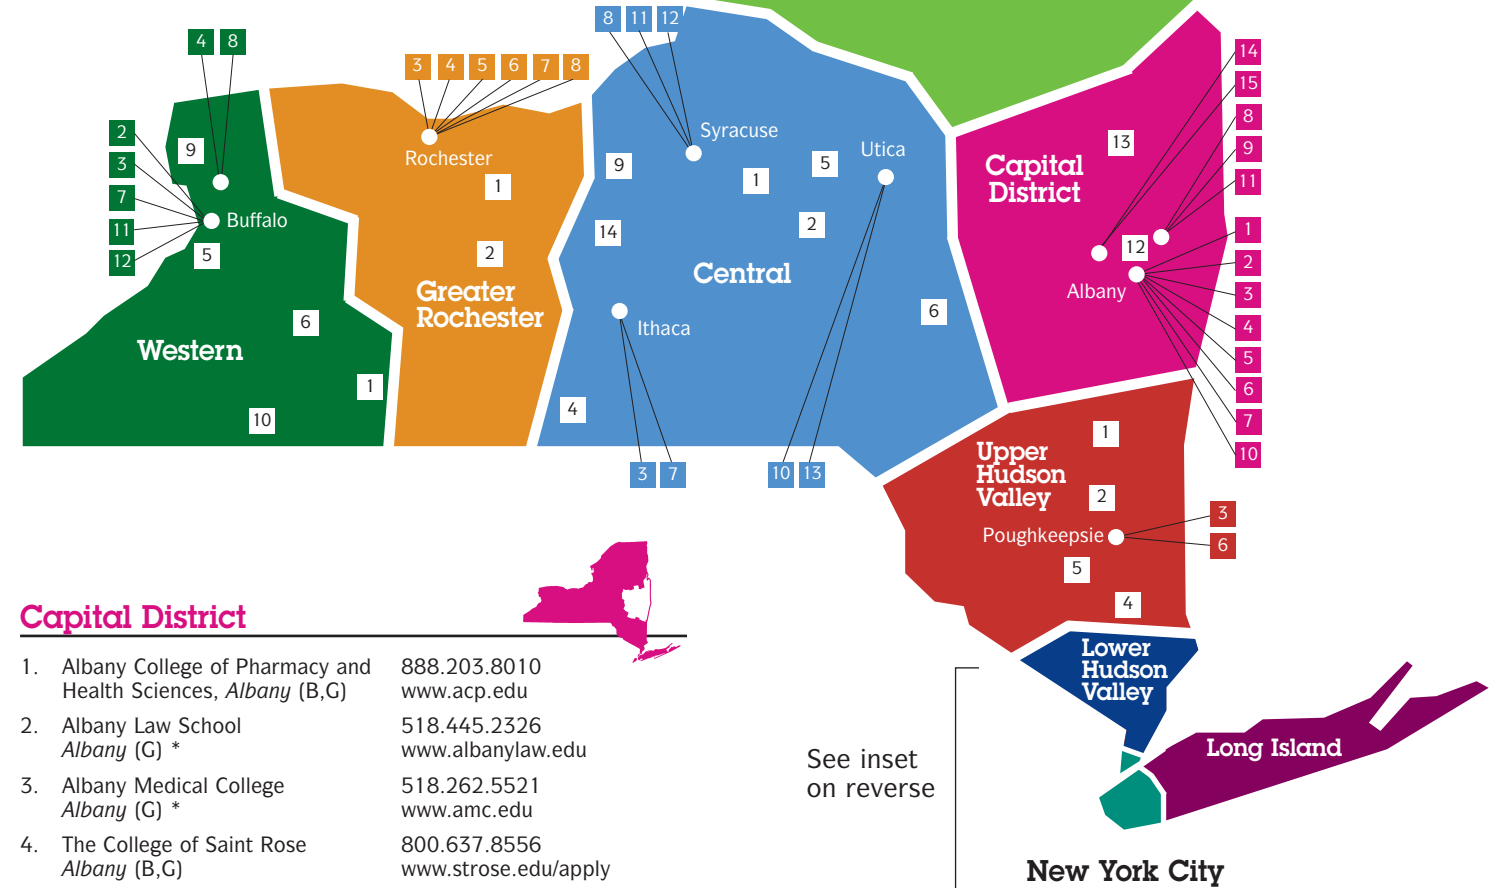

Central

1. Cazenovia College
  Cazenovia (A,B) 800.654.3210
  www.cazenovia.edu
2. Colgate University
  Hamilton (B,G) 315.228.7401
  www.colgate.edu
3. Cornell University
  Ithaca (B,G) 607.255.5241
  http://admissions.cornell.edu
4. Elmira College
  Elmira (B,G) 800.935.6472
  www.elmira.edu
5. Hamilton College
  Clinton (B) 800.843.2655
  www.hamilton.edu
6. Hartwick College
  Oneonta (B) 888.HARTWICK
  www.hartwick.edu
7. Ithaca College
  Ithaca (B,G) 800.429.4274
  www.ithaca.edu/admission
8. Le Moyne College
  Syracuse (B,G) 800.333.4733
  www.lemoyne.edu
9. New York Chiropractic College
  Seneca Falls (G) * 800.234.6922
  www.nycc.edu
10. St. Elizabeth College of Nursing
  Utica (A) 315.798.8189
  www.secon.edu
11. St. Joseph's College of Nursing at St. Joseph's Hospital Health Center
  Syracuse (A) 315.448.5040
  www.sjhsyr.org/nursing
12. Syracuse University
  Syracuse (A,B,G) 315.443.3611
  http://admissions.syracuse.edu
13. Utica College
  Utica (B,G) 800.782.8884
  www.utica.edu
14. Wells College
  Aurora (B) 800.952.9355
  www.wells.edu

Northern

1. Clarkson University
  Potsdam (B,G) 800.527.6577
  www.clarkson.edu
2. Paul Smith's College
  Paul Smiths (A,B) 800.421.2605
  www.paulsmiths.edu
3. St. Lawrence University
  Canton (B,G) 800.285.1856
  www.stlawu.edu

Capital District

1. Albany College of Pharmacy and Health Sciences, *Albany* (B,G) 888.203.8010
  www.acp.edu
2. Albany Law School
  Albany (G) * 518.445.2326
  www.albanylaw.edu
3. Albany Medical College
  Albany (G) * 518.262.5521
  www.amc.edu
4. The College of Saint Rose
  Albany (B,G) 800.637.8556
  www.strose.edu/apply
5. Excelsior College
  Albany (A,B,G) 888.647.2388
  www.excelsior.edu
6. Maria College
  Albany (A) 518.438.3111 x217
  www.mariacollege.edu
7. Memorial Hospital School of Nursing, *Albany* (A) 518.471.3215
  www.nehealth.com
8. Rensselaer Polytechnic Institute
  Troy (B,G) 518.276.6216
  http://admissions.rpi.edu
9. The Sage Colleges/Russell Sage College (B), Sage Graduate School, *Troy* (G) * 888.VERY.SAGE
  www.sage.edu
10. The Sage Colleges/Sage College of Albany, *Albany* (A,B) 888.VERY.SAGE
  www.sage.edu
11. Samaritan Hospital School of Nursing, *Troy* (A) 518.271.3734
  www.nehealth.com
12. Siena College
  Loudonville (B) 888.AT.SIENA
  www.siena.edu/admissions
13. Skidmore College
  Saratoga Springs (B,G) 800.867.6007
  www.skidmore.edu/admissions
14. Union College
  Schenectady (B) 888.843.6688
  www.union.edu/admissions
15. Union Graduate College
  Schenectady (G) * 518.388.6148
  www.uniongraduatecollege.edu

Upper Hudson Valley

1. Bard College
  Annandale-on-Hudson (A,B,G) 845.758.7472
  www.bard.edu/admissions
2. The Culinary Institute of America
  Hyde Park (A,B) 800.CULINARY
  www.ciachef.edu
3. Marist College
  Poughkeepsie (B,G) 800.436.5483
  www.marist.edu/admission
4. Mercy College/Yorktown Campus
  Yorktown Heights (A,B,G) 877.MERCY.GO
  www.mercy.edu/admissions
5. Mount Saint Mary College
  Newburgh (B,G) 888.YES.MSMC
  www.msmc.edu/admissions
6. Vassar College
  Poughkeepsie (B,G) 800.827.7270
  www.vassar.edu

Colleges are listed alphabetically in each region of the state by Name of College, with the City in which it is located. Bachelor's degrees are indicated by [B] and Associate degrees are indicated by [A]. Campuses that offer graduate (master's, doctorate, first professional) degrees are indicated by [G]. *Graduate only campus.