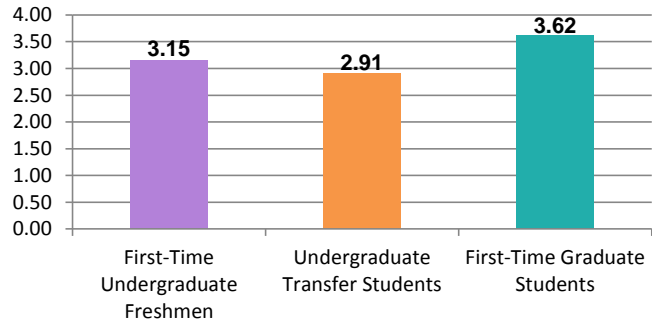

Grade Point Average in First Term

at a glance...

Fall 2015 – Grade Point Average in First Term

Freshmen, Transfers and Graduates

2006-2015 Grade Point Average Trends

Grade Point Average in First Term

FIRST TERM STUDENTS	F'06	F'07	F'08	F'09	F'10	F'11	F'12	F'13	F'14	F'15
First-Time Undergraduate Freshmen	2.75	2.78	2.73	2.95	2.94	2.98	3.01	3.05	3.07	3.15
Undergraduate Transfer Students	2.77	2.79	2.86	2.89	2.90	2.90	2.88	2.90	2.90	2.91
First-Time Graduate Students	3.56	3.56	3.55	3.61	3.64	3.66	3.63	3.69	3.57	3.62