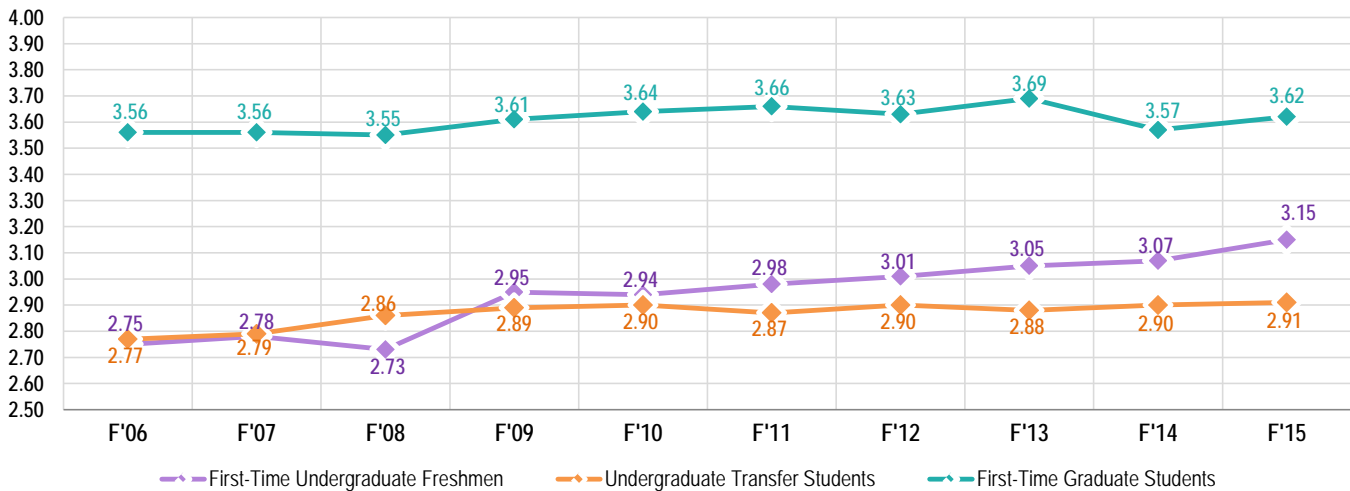

Grade Point Average in First Term

at a glance...

Fall 2015 – Grade Point Average in First Term

Freshmen, Transfers and Graduates

2006-2015 Grade Point Average Trends

Grade Point Average in First Term

FIRST TERM STUDENTS	F'06	F'07	F'08	F'09	F'10	F'11	F'12	F'13	F'14	F'15
First-Time Undergraduate Freshmen	2.75	2.78	2.73	2.95	2.94	2.98	3.01	3.05	3.07	3.15
Undergraduate Transfer Students	2.77	2.79	2.86	2.89	2.90	2.90	2.88	2.90	2.90	2.91
First-Time Graduate Students	3.56	3.56	3.55	3.61	3.64	3.66	3.63	3.69	3.57	3.62