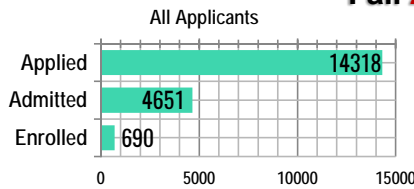

First-Time Freshmen

Quick FACTS

Fall 2016

Top 5 Feeder High School

1. Saunders Trades & Technical HS
2. Yonkers Middle- High School
3. Cardinal Spellman HS
4. Gregorio Luperon Prep School
5. High School Hlth Prof Human

First-Time Freshmen

First-Time Freshmen by Enrollment Status

FIRST-TIME FRESHMEN		F'07	F'08	F'09	F'10	F'11	F'12	F'13	F'14	F'15	F'16
Full-Time	N	874	987	754	619	608	535	582	660	610	672
	%	98.6%	98.6%	97.5%	96.6%	97.1%	97.1%	99.0%	97.9%	96.5%	97.4%
Part-Time	N	12	14	19	22	18	16	6	14	22	18
	%	1.4%	1.4%	2.5%	3.4%	2.9%	2.9%	1.0%	2.1%	3.5%	2.6%
TOTAL		886	1001	773	641	626	551	588	674	632	690

First-Time Freshmen – Regular and SEEK*

First-Time Freshmen – Regular

First-Time Freshmen – SEEK*

REGULAR		F'07	F'08	F'09	F'10	F'11	F'12	F'13	F'14	F'15	F'16
Full-Time	N	646	768	588	418	410	373	388	440	385	460
	%	98.2%	98.2%	96.9%	95.0%	95.8%	95.9%	98.5%	96.9%	94.6%	96.2%
Part-Time	N	12	14	19	22	18	16	6	14	22	18
	%	1.8%	1.8%	3.1%	5.0%	4.2%	4.1%	1.5%	3.1%	5.4%	3.8%
TOTAL		658	782	607	440	428	389	394	454	407	478