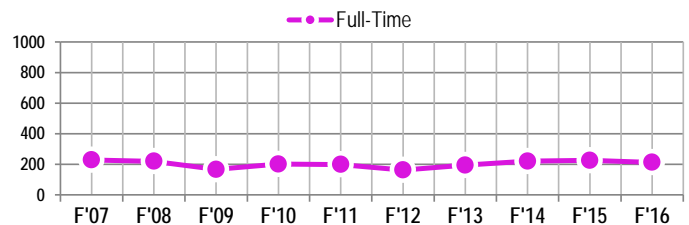

First-Time Freshmen

First-Time Freshmen by Enrollment Status

FIRST-TIME FRESHMEN		F'07	F'08	F'09	F'10	F'11	F'12	F'13	F'14	F'15	F'16
Full-Time	N	874	987	754	619	608	535	582	660	610	672
	%	98.6%	98.6%	97.5%	96.6%	97.1%	97.1%	99.0%	97.9%	96.5%	97.4%
Part-Time	N	12	14	19	22	18	16	6	14	22	18
	%	1.4%	1.4%	2.5%	3.4%	2.9%	2.9%	1.0%	2.1%	3.5%	2.6%
TOTAL		886	1001	773	641	626	551	588	674	632	690

First-Time Freshmen – Regular and SEEK*

First-Time Freshmen – Regular

First-Time Freshmen – SEEK*

REGULAR		F'07	F'08	F'09	F'10	F'11	F'12	F'13	F'14	F'15	F'16
Full-Time	N	646	768	588	418	410	373	388	440	385	460
	%	98.2%	98.2%	96.9%	95.0%	95.8%	95.9%	98.5%	96.9%	94.6%	96.2%
Part-Time	N	12	14	19	22	18	16	6	14	22	18
	%	1.8%	1.8%	3.1%	5.0%	4.2%	4.1%	1.5%	3.1%	5.4%	3.8%
TOTAL		658	782	607	440	428	389	394	454	407	478

SEEK*		F'07	F'08	F'09	F'10	F'11	F'12	F'13	F'14	F'15	F'16
Full-Time	N	228	219	166	201	198	162	194	220	225	212
	%	100.0%	100.0%	100.0%	100.0%	100.0%	100.0%	100.0%	100.0%	100.0%	100.0%
Part-Time*	N	0	0	0	0	0	0	0	0	0	0
	%	0.0%	0.0%	0.0%	0.0%	0.0%	0.0%	0.0%	0.0%	0.0%	0.0%
TOTAL		228	219	166	201	198	162	194	220	225	212