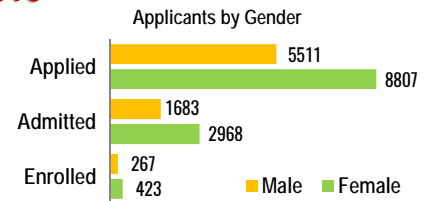

Fall 2016

Top 5 Feeder High School

1. Saunders Trades & Technical HS
2. Yonkers Middle- High School
3. Cardinal Spellman HS
4. Gregorio Luperon Prep School
5. High School Hlth Prof Human