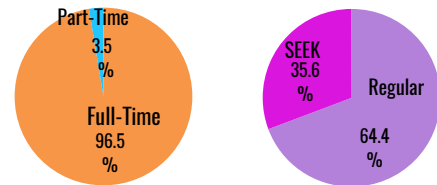

First-Time Freshmen

First-Time Freshmen by Enrollment Status

FIRST-TIME FRESHMEN		F'07	F'08	F'09	F'10	F'11	F'12	F'13	F'14	F'15	F'16
Full-Time	N	874	987	754	619	608	535	582	660	610	672
	%	98.6%	98.6%	97.5%	96.6%	97.1%	97.1%	99.0%	97.9%	96.5%	97.4%
Part-Time	N	12	14	19	22	18	16	6	14	22	18
	%	1.4%	1.4%	2.5%	3.4%	2.9%	2.9%	1.0%	2.1%	3.5%	2.6%
TOTAL		886	1001	773	641	626	551	588	674	632	690