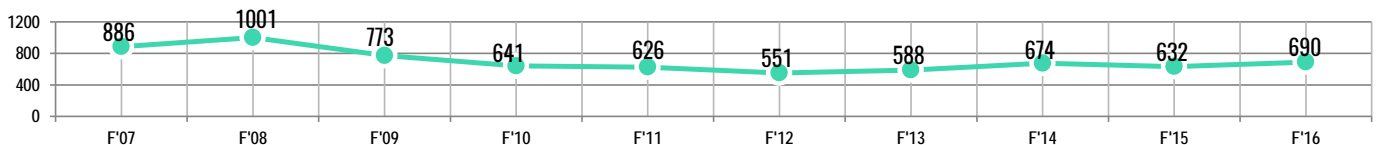

First-Time Freshmen

First-Time Freshmen by Enrollment Status

FIRST-TIME FRESHMEN		F'07	F'08	F'09	F'10	F'11	F'12	F'13	F'14	F'15	F'16
Full-Time	N	874	987	754	619	608	535	582	660	610	672
	%	98.6%	98.6%	97.5%	96.6%	97.1%	97.1%	99.0%	97.9%	96.5%	97.4%
Part-Time	N	12	14	19	22	18	16	6	14	22	18
	%	1.4%	1.4%	2.5%	3.4%	2.9%	2.9%	1.0%	2.1%	3.5%	2.6%
TOTAL		886	1001	773	641	626	551	588	674	632	690

First-Time Freshmen – Regular and SEEK*

First-Time Freshmen – Regular

First-Time Freshmen – SEEK*

REGULAR		F'07	F'08	F'09	F'10	F'11	F'12	F'13	F'14	F'15	F'16
Full-Time	N	646	768	588	418	410	373	388	440	385	460
	%	98.2%	98.2%	96.9%	95.0%	95.8%	95.9%	98.5%	96.9%	94.6%	96.2%
Part-Time	N	12	14	19	22	18	16	6	14	22	18
	%	1.8%	1.8%	3.1%	5.0%	4.2%	4.1%	1.5%	3.1%	5.4%	3.8%
TOTAL		658	782	607	440	428	389	394	454	407	478