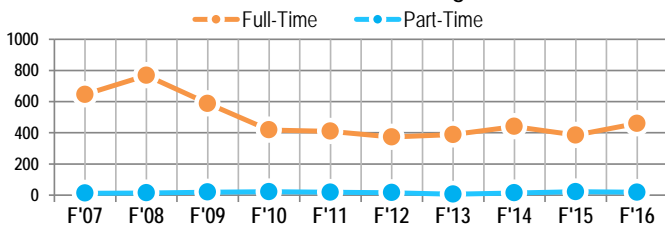

First-Time Freshmen

First-Time Freshmen by Enrollment Status

FIRST-TIME FRESHMEN		F'07	F'08	F'09	F'10	F'11	F'12	F'13	F'14	F'15	F'16
Full-Time	N	874	987	754	619	608	535	582	660	610	672
	%	98.6%	98.6%	97.5%	96.6%	97.1%	97.1%	99.0%	97.9%	96.5%	97.4%
Part-Time	N	12	14	19	22	18	16	6	14	22	18
	%	1.4%	1.4%	2.5%	3.4%	2.9%	2.9%	1.0%	2.1%	3.5%	2.6%
TOTAL		886	1001	773	641	626	551	588	674	632	690

First-Time Freshmen – Regular and SEEK*

First-Time Freshmen – Regular

First-Time Freshmen – SEEK*

REGULAR		F'07	F'08	F'09	F'10	F'11	F'12	F'13	F'14	F'15	F'16
Full-Time	N	646	768	588	418	410	373	388	440	385	460
	%	98.2%	98.2%	96.9%	95.0%	95.8%	95.9%	98.5%	96.9%	94.6%	96.2%
Part-Time	N	12	14	19	22	18	16	6	14	22	18
	%	1.8%	1.8%	3.1%	5.0%	4.2%	4.1%	1.5%	3.1%	5.4%	3.8%
TOTAL		658	782	607	440	428	389	394	454	407	478

SEEK*		F'07	F'08	F'09	F'10	F'11	F'12	F'13	F'14	F'15	F'16
Full-Time	N	228	219	166	201	198	162	194	220	225	212
	%	100.0%	100.0%	100.0%	100.0%	100.0%	100.0%	100.0%	100.0%	100.0%	100.0%
Part-Time*	N	0	0	0	0	0	0	0	0	0	0
	%	0.0%	0.0%	0.0%	0.0%	0.0%	0.0%	0.0%	0.0%	0.0%	0.0%
TOTAL		228	219	166	201	198	162	194	220	225	212