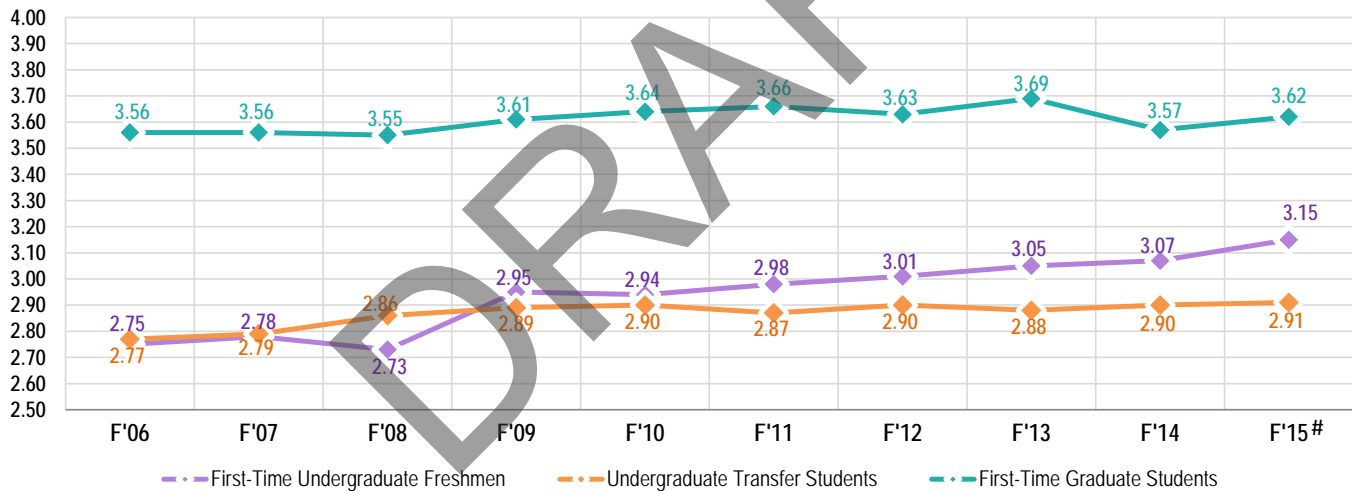

Grade Point Average in First Term

at a glance...

Fall 2015[#] Grade Point Average in First Term

Freshmen, Transfers and Graduates

2006-2015[#] Grade Point Average Trends

Grade Point Average in First Term

FIRST TERM STUDENTS	F'06	F'07	F'08	F'09	F'10	F'11	F'12	F'13	F'14	F'15 [#]
First-Time Undergraduate Freshmen	2.75	2.78	2.73	2.95	2.94	2.98	3.01	3.05	3.07	3.15
Undergraduate Transfer Students	2.77	2.79	2.86	2.89	2.90	2.90	2.88	2.90	2.90	2.91
First-Time Graduate Students	3.56	3.56	3.55	3.61	3.64	3.66	3.63	3.69	3.57	3.62