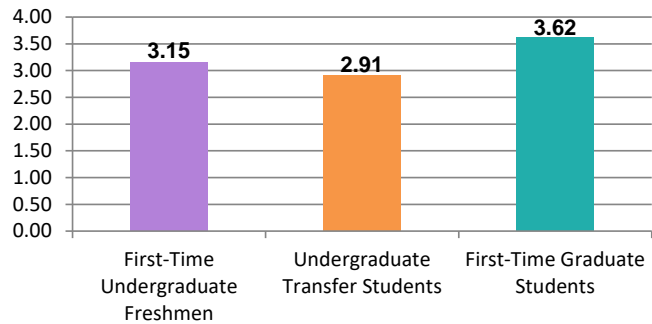

Grade Point Average in First Term

at a glance...

Fall 2015[#] Grade Point Average in First Term

Freshmen, Transfers and Graduates

2006-2015[#] Grade Point Average Trends

Grade Point Average in First Term

FIRST TERM STUDENTS	F'06	F'07	F'08	F'09	F'10	F'11	F'12	F'13	F'14	F'15 [#]
First-Time Undergraduate Freshmen	2.75	2.78	2.73	2.95	2.94	2.98	3.01	3.05	3.07	3.15
Undergraduate Transfer Students	2.77	2.79	2.86	2.89	2.90	2.90	2.88	2.90	2.90	2.91
First-Time Graduate Students	3.56	3.56	3.55	3.61	3.64	3.66	3.63	3.69	3.57	3.62