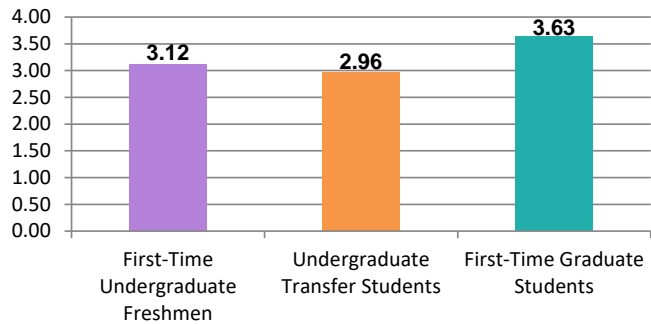

Grade Point Average in First Term

at a glance...

Fall 2016 – Grade Point Average in First Term

Freshmen, Transfers and Graduates

2007-2016 Grade Point Average Trends

Grade Point Average in First Term

FIRST TERM STUDENTS	F'07	F'08	F'09	F'10	F'11	F'12	F'13	F'14	F'15	F'16
First-Time Undergraduate Freshmen	2.78	2.73	2.95	2.94	2.98	3.01	3.05	3.07	3.15	3.12
Undergraduate Transfer Students	2.79	2.86	2.89	2.90	2.87	2.88	2.90	2.91	2.91	2.96
First-Time Graduate Students	3.56	3.55	3.61	3.64	3.66	3.63	3.69	3.57	3.62	3.63