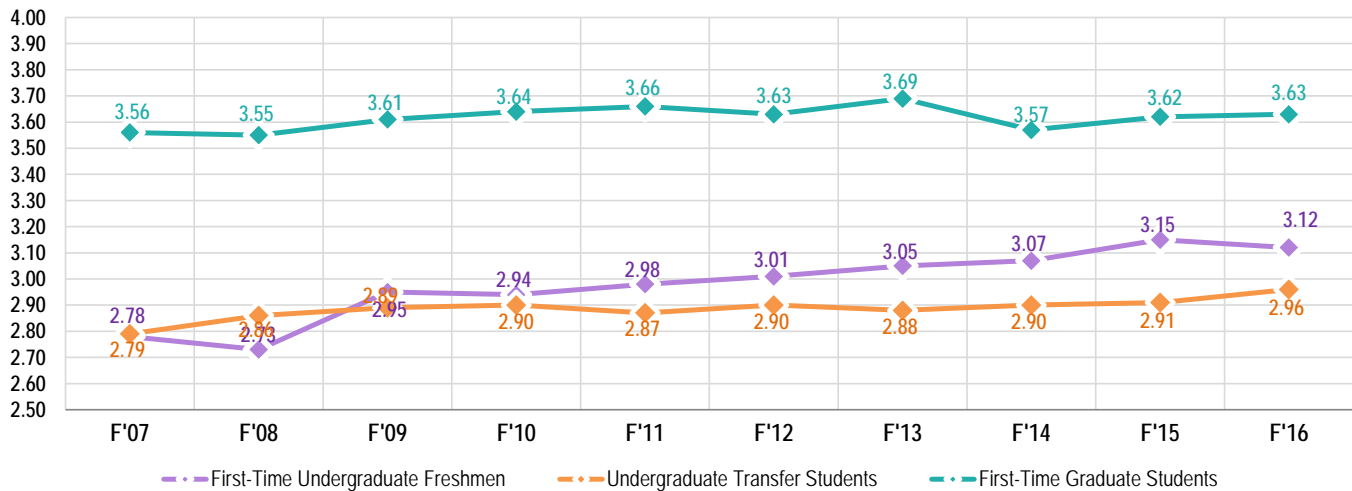

Grade Point Average in First Term

at a glance...

Fall 2016 – Grade Point Average in First Term

Freshmen, Transfers and Graduates

2007-2016 Grade Point Average Trends

Grade Point Average in First Term

FIRST TERM STUDENTS	F'07	F'08	F'09	F'10	F'11	F'12	F'13	F'14	F'15	F'16
First-Time Undergraduate Freshmen	2.78	2.73	2.95	2.94	2.98	3.01	3.05	3.07	3.15	3.12
Undergraduate Transfer Students	2.79	2.86	2.89	2.90	2.87	2.88	2.90	2.91	2.91	2.96
First-Time Graduate Students	3.56	3.55	3.61	3.64	3.66	3.63	3.69	3.57	3.62	3.63