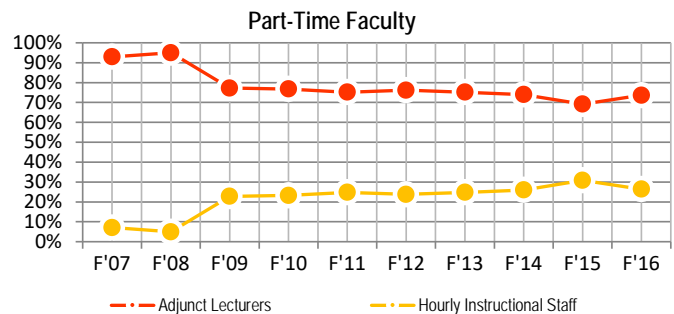

Faculty by Rank

at a glance...

Faculty by Rank 2007-2016 Trends

Full-Time Faculty

Full-Time Faculty		F'07	F'08	F'09	F'10	F'11	F'12	F'13	F'14	F'15	F'16
Distinguished Professors	N	6	6	7	7	7	7	7	7	7	6
	%	1.7%	1.6%	1.9%	1.8%	1.9%	1.9%	1.9%	1.9%	1.9%	1.6%
Professors	N	97	86	87	92	77	86	87	87	88	87
	%	26.7%	23.2%	23.3%	24.0%	20.9%	23.4%	23.0%	23.1%	23.5%	23.3%
Associate Professors	N	87	93	87	87	97	93	97	103	115	120
	%	24.0%	25.1%	23.3%	22.7%	26.4%	25.3%	25.7%	27.4%	30.7%	32.2%
Assistant Professors	N	106	114	116	121	119	114	112	110	99	100
	%	29.2%	30.7%	31.1%	31.5%	32.3%	31.0%	29.6%	29.3%	26.5%	26.8%
Instructors	N	6	9	12	7	14	0	2	0	3	2
	%	1.7%	2.4%	3.2%	1.8%	3.8%	0.0%	0.5%	0.0%	0.8%	0.5%
Lecturers	N	61	63	64	70	54	68	73	69	62	58
	%	16.8%	17.0%	17.2%	18.2%	14.7%	18.5%	19.3%	18.4%	16.6%	15.5%
TOTAL		363	371	373	384	368	368	378	376	374	373

Part-Time Faculty

Part-Time Faculty		F'07	F'08	F'09	F'10	F'11	F'12	F'13	F'14	F'15	F'16
Adjunct Lecturers	N	512	381	458	396	409	384	312	327	343	416
	%	92.9%	95.0%	77.2%	76.7%	75.2%	76.2%	75.2%	74.0%	69.2%	73.6%
Hourly Instructional Staff	N	39	20	135	120	135	120	103	115	153	149
	%	7.1%	5.0%	22.8%	23.3%	24.8%	23.8%	24.8%	26.0%	30.8%	26.4%
TOTAL		551	401	593	516	544	504	415	442	496	565