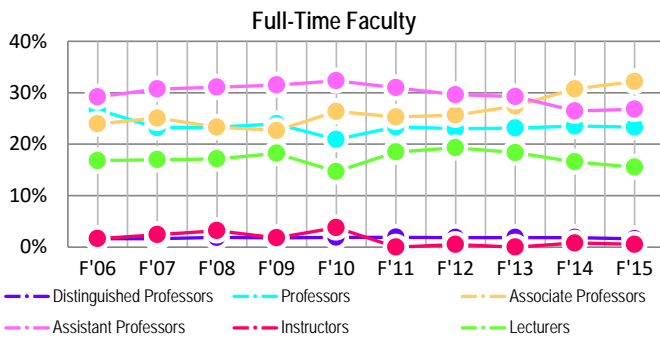

Faculty by Rank

at a glance...

Faculty by Rank 2007-2016 Trends

Full-Time Faculty

Full-Time Faculty		F'07	F'08	F'09	F'10	F'11	F'12	F'13	F'14	F'15	F'16
Distinguished Professors	N	6	6	7	7	7	7	7	7	7	6
	%	1.7%	1.6%	1.9%	1.8%	1.9%	1.9%	1.9%	1.9%	1.9%	1.6%
Professors	N	97	86	87	92	77	86	87	87	88	87
	%	26.7%	23.2%	23.3%	24.0%	20.9%	23.4%	23.0%	23.1%	23.5%	23.3%
Associate Professors	N	87	93	87	87	97	93	97	103	115	120
	%	24.0%	25.1%	23.3%	22.7%	26.4%	25.3%	25.7%	27.4%	30.7%	32.2%
Assistant Professors	N	106	114	116	121	119	114	112	110	99	100
	%	29.2%	30.7%	31.1%	31.5%	32.3%	31.0%	29.6%	29.3%	26.5%	26.8%
Instructors	N	6	9	12	7	14	0	2	0	3	2
	%	1.7%	2.4%	3.2%	1.8%	3.8%	0.0%	0.5%	0.0%	0.8%	0.5%
Lecturers	N	61	63	64	70	54	68	73	69	62	58
	%	16.8%	17.0%	17.2%	18.2%	14.7%	18.5%	19.3%	18.4%	16.6%	15.5%
TOTAL		363	371	373	384	368	368	378	376	374	373