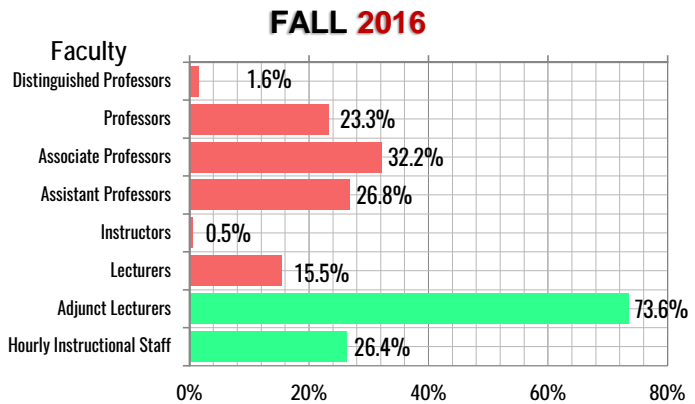

Faculty by Rank

at a glance...

Faculty by Rank 2007-2016 Trends

Full-Time Faculty

Full-Time Faculty		F'07	F'08	F'09	F'10	F'11	F'12	F'13	F'14	F'15	F'16
Distinguished Professors	N	6	6	7	7	7	7	7	7	7	6
	%	1.7%	1.6%	1.9%	1.8%	1.9%	1.9%	1.9%	1.9%	1.9%	1.6%
Professors	N	97	86	87	92	77	86	87	87	88	87
	%	26.7%	23.2%	23.3%	24.0%	20.9%	23.4%	23.0%	23.1%	23.5%	23.3%
Associate Professors	N	87	93	87	87	97	93	97	103	115	120
	%	24.0%	25.1%	23.3%	22.7%	26.4%	25.3%	25.7%	27.4%	30.7%	32.2%
Assistant Professors	N	106	114	116	121	119	114	112	110	99	100
	%	29.2%	30.7%	31.1%	31.5%	32.3%	31.0%	29.6%	29.3%	26.5%	26.8%
Instructors	N	6	9	12	7	14	0	2	0	3	2
	%	1.7%	2.4%	3.2%	1.8%	3.8%	0.0%	0.5%	0.0%	0.8%	0.5%
Lecturers	N	61	63	64	70	54	68	73	69	62	58
	%	16.8%	17.0%	17.2%	18.2%	14.7%	18.5%	19.3%	18.4%	16.6%	15.5%
TOTAL		363	371	373	384	368	368	378	376	374	373