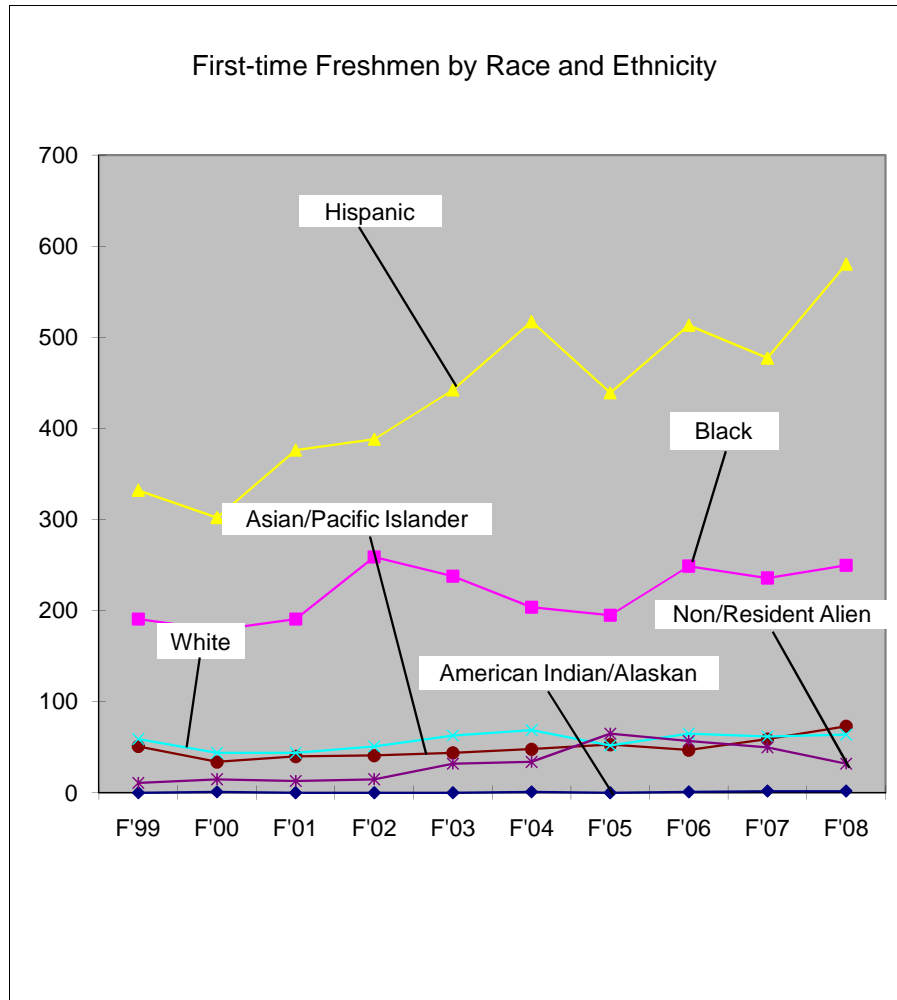

Enrollment First-time Freshmen by Race and Ethnicity 1999 - 2008

First-time Freshmen by Race and Ethnicity

	F'99	F'00	F'01	F'02	F'03	F'04	F'05	F'06	F'07	F'08
<i>Black</i>	191	179	191	259	238	204	195	249	236	250
<i>American Indian / Alaskan Native</i>	0	1	0	0	0	1	0	1	2	2
<i>Asian/Pacific Islander</i>	51	34	40	41	44	48	53	47	59	73
<i>Hispanic</i>	332	302	376	388	442	517	439	513	477	580
<i>White</i>	59	44	44	51	63	69	52	65	62	64
<i>Nonresident Alien</i>	11	15	13	15	32	34	65	57	50	32
<i>Total</i>	644	575	664	754	819	873	804	932	886	1001

First-time Freshmen in %

	F'99	F'00	F'01	F'02	F'03	F'04	F'05	F'06	F'07	F'08
<i>Black</i>	30%	31%	29%	34%	29%	23%	24%	27%	27%	25%
<i>American Indian / Alaskan Native</i>	0%	0%	0%	0%	0%	0%	0%	0%	0%	0%
<i>Asian/Pacific Islander</i>	8%	6%	6%	5%	5%	5%	7%	5%	7%	7%
<i>Hispanic</i>	52%	53%	57%	51%	54%	59%	55%	55%	54%	58%
<i>White</i>	9%	8%	7%	7%	8%	8%	6%	7%	7%	6%
<i>Nonresident Alien</i>	2%	3%	2%	2%	4%	4%	8%	6%	6%	3%
<i>Total</i>	100%	100%	100%	100%	100%	100%	100%	100%	100%	100%