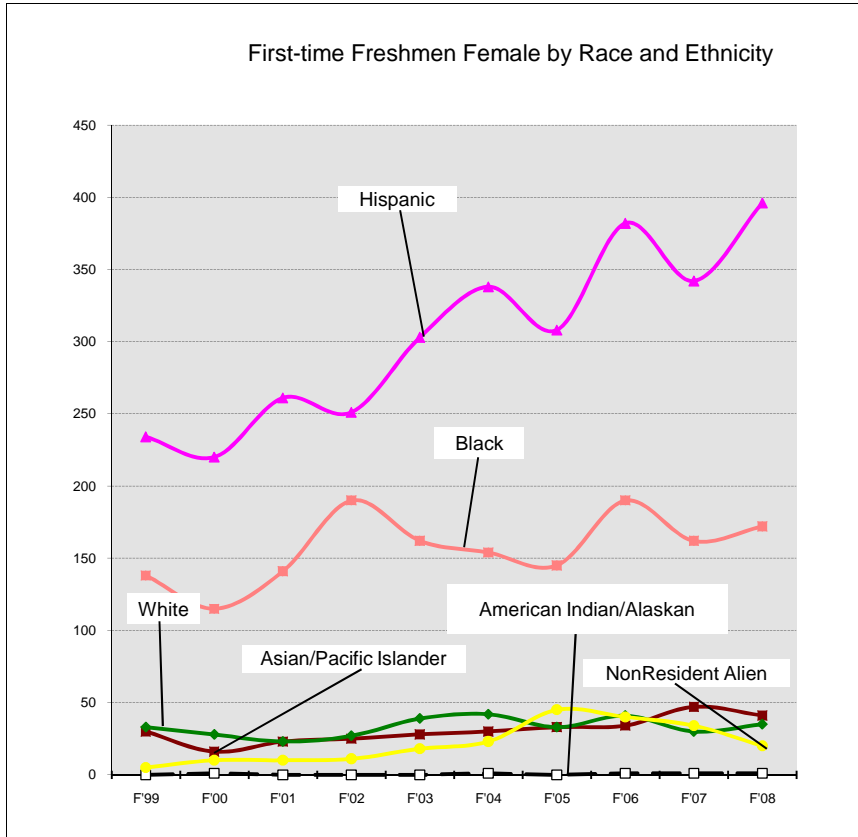

## Enrollment First-time Freshmen Female by Race and Ethnicity 1999 - 2008

First-time Freshmen Female by Race and Ethnicity

	F'99	F'00	F'01	F'02	F'03	F'04	F'05	F'06	F'07	F'08
<i>Black</i>	138	115	141	190	162	154	145	190	162	172
<i>American Indian / Alaskan Native</i>	0	1	0	0	0	1	0	1	1	1
<i>Asian/Pacific Islander</i>	30	16	23	25	28	30	33	34	47	41
<i>Hispanic</i>	234	220	261	251	303	338	308	382	342	396
<i>White</i>	33	28	23	27	39	42	33	41	30	35
<i>Nonresident Alien</i>	5	10	10	11	18	23	45	40	34	20
<b>Total</b>	<b>440</b>	<b>390</b>	<b>458</b>	<b>504</b>	<b>550</b>	<b>588</b>	<b>564</b>	<b>688</b>	<b>616</b>	<b>665</b>

First-time Freshmen Female in %

	F'99	F'00	F'01	F'02	F'03	F'04	F'05	F'06	F'07	F'08
<i>Black</i>	31%	29%	31%	38%	29%	26%	26%	28%	26%	26%
<i>American Indian / Alaskan Native</i>	0%	0%	0%	0%	0%	0%	0%	0%	0%	0%
<i>Asian/Pacific Islander</i>	7%	4%	5%	5%	5%	5%	6%	5%	8%	6%
<i>Hispanic</i>	53%	56%	57%	50%	55%	57%	55%	56%	56%	60%
<i>White</i>	8%	7%	5%	5%	7%	7%	6%	6%	5%	5%
<i>Nonresident Alien</i>	1%	3%	2%	2%	3%	4%	8%	6%	6%	3%
<b>Total</b>	<b>100%</b>	<b>100%</b>	<b>100%</b>	<b>100%</b>	<b>100%</b>	<b>100%</b>	<b>100%</b>	<b>100%</b>	<b>100%</b>	<b>100%</b>