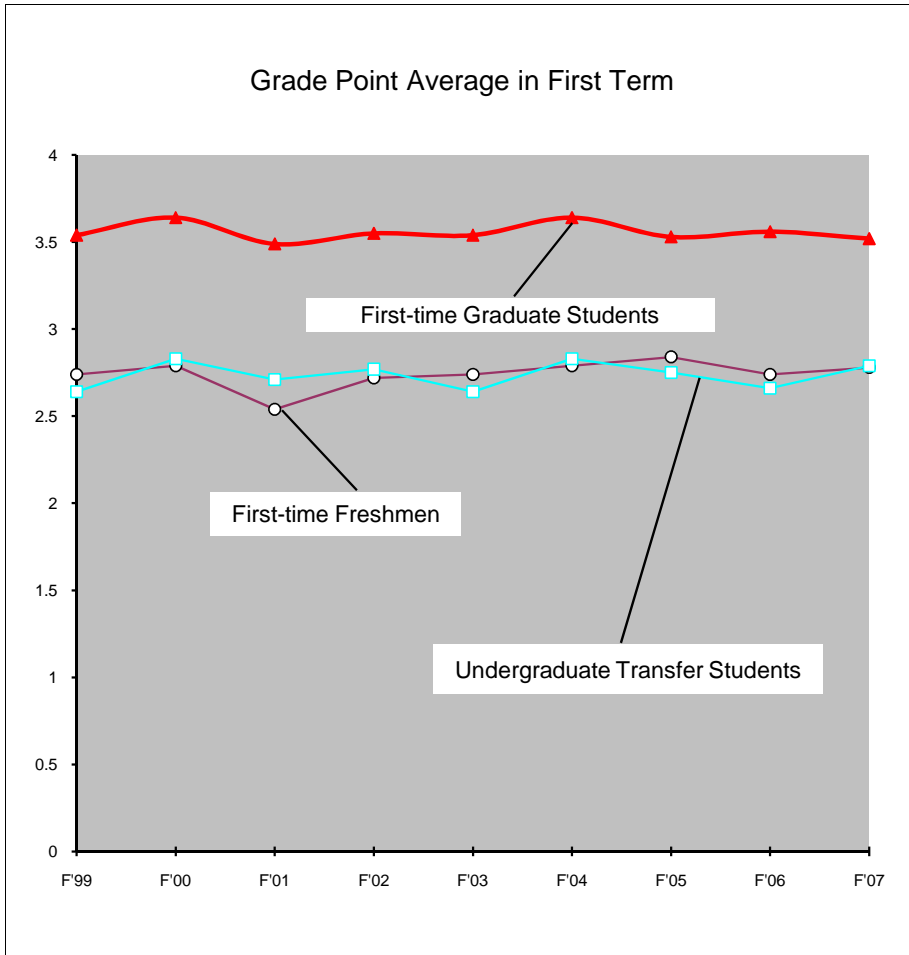

## Students' Progress and Performance

### Grade Point Average in First Term - Freshmen, Transfers and Graduate Students 1999 - 2008

	F'99	F'00	F'01	F'02	F'03	F'04	F'05	F'06	F'07	F'08*
<i>First-time Freshmen</i>	2.74	2.79	2.54	2.72	2.74	2.79	2.84	2.74	2.78	0.00
<i>Undergraduate Transfer Students</i>	2.64	2.83	2.71	2.77	2.64	2.83	2.75	2.66	2.79	0.00
<i>First-time Graduate Students</i>	3.54	3.64	3.49	3.55	3.54	3.64	3.53	3.56	3.52	0.00