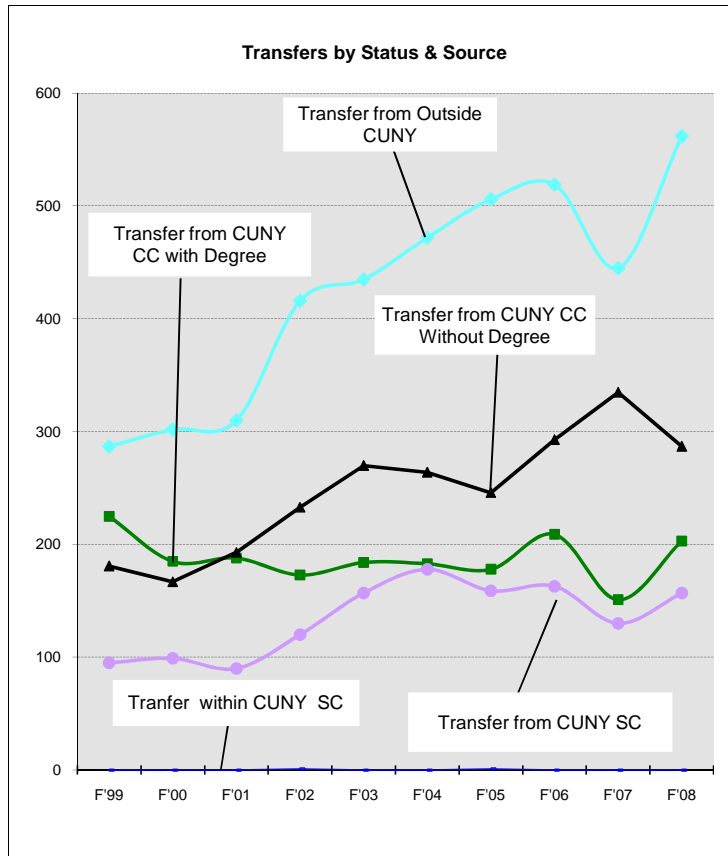

## Enrollment Entering Undergraduate Transfer Students by Status and Source 1999-2008

**Transfers by Status & Source**

	F'99	F'00	F'01	F'02	F'03	F'04	F'05	F'06	F'07	F'08
Transfer from CUNY CC with Degree	225	185	188	173	184	183	178	209	151	203
Transfer from CUNY CC without Degree	181	167	193	233	270	264	246	293	335	287
Transfer from CUNY SC	95	99	90	120	157	178	159	163	130	157
Transfer within CUNY SC	0	0	0	1	0	0	1	0	0	0
Transfer from Outside CUNY	287	302	310	416	435	472	506	519	445	562
<b>Total</b>	<b>788</b>	<b>753</b>	<b>781</b>	<b>943</b>	<b>1046</b>	<b>1097</b>	<b>1090</b>	<b>1184</b>	<b>1061</b>	<b>1209</b>

**Transfers by Status & Source in %**

Transfer from CUNY CC with Degree	29%	25%	24%	18%	18%	17%	16%	18%	14%	17%
Transfer from CUNY CC without Degree	23%	22%	25%	25%	26%	24%	23%	25%	32%	24%
Transfer from CUNY SC	12%	13%	12%	13%	15%	16%	15%	14%	12%	13%
Transfer within CUNY SC	0%	0%	0%	0%	0%	0%	0%	0%	0%	0%
Transfer from Outside CUNY	36%	40%	40%	44%	42%	43%	46%	44%	42%	46%
<b>Total</b>	<b>100%</b>	<b>100%</b>	<b>100%</b>	<b>100%</b>	<b>100%</b>	<b>100%</b>	<b>100%</b>	<b>100%</b>	<b>100%</b>	<b>100%</b>