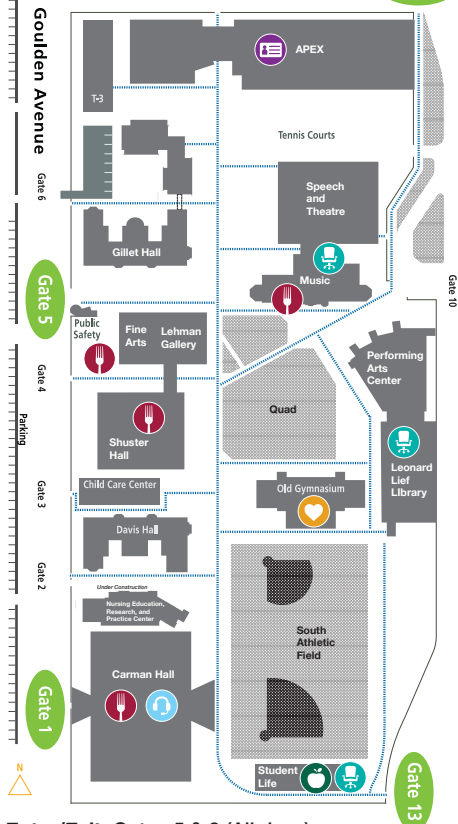

# Spring 2023 Campus Quick Guide

UPDATED MAY 19

Enter/Exit: Gates 5 & 8 (All days);  
Gate 13 (M-Sat); Gate 1 (M-F)

## World Cup Grab-and-Go

Harmony Cafe  
Music Building, first floor

## Cafeteria

Music Building, basement level

## The Little Hot Dog Wagon

Outside the Fine Arts Building  
on the Goulden Ave. side  
W: 10 a.m.-4 p.m.