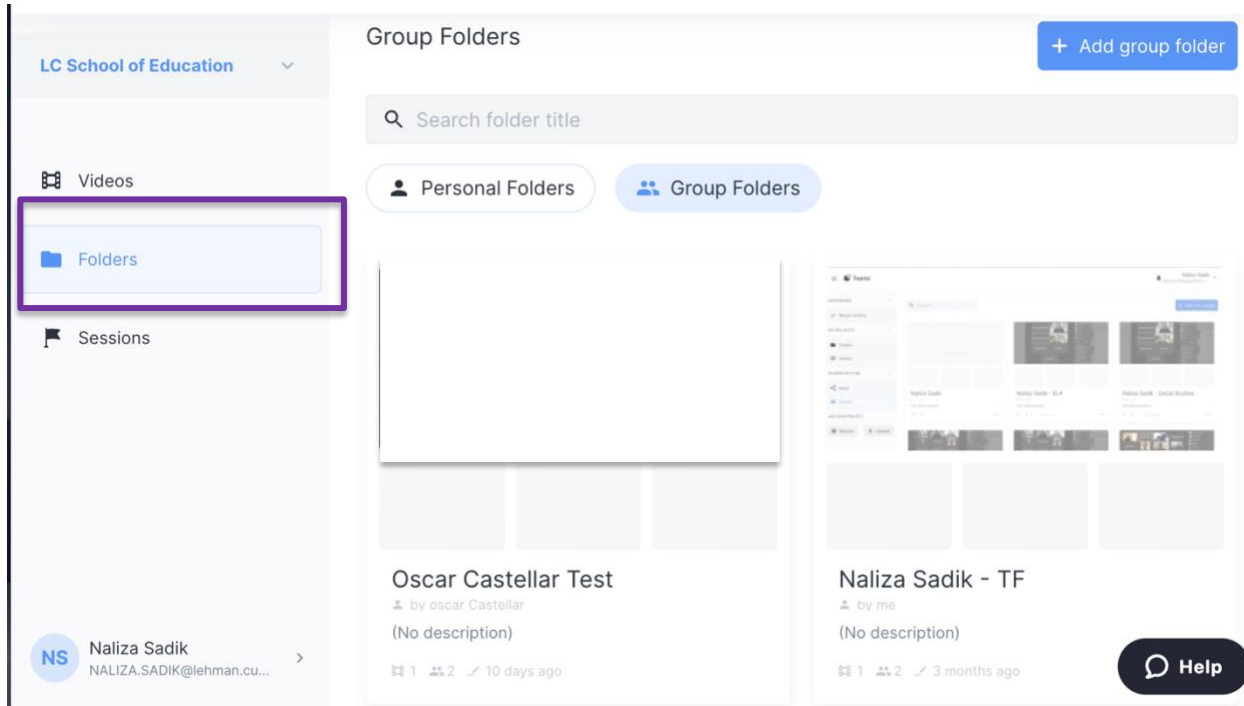

Swivl: Commenting on a Video

Log into your Swivl account > Folder > Select Folder (group) where the video was shared > Select video to comment on

> In comment panel next to the video > Click and type your comment where it says “Post comment here...” > Type comment > Click Post