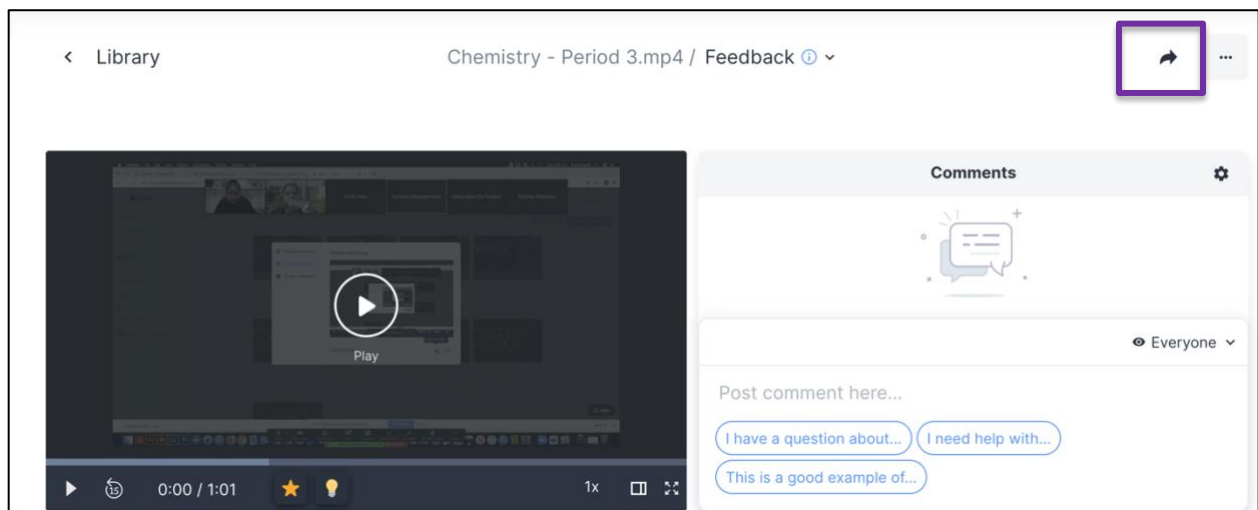

Swivl: Sharing Video with a Group Folder

Log into your Swivl account > Videos > Select video to share

> Click Share arrow icon > Select Group Folder

> Select the group folder > Click Share

-  Direct share
-  Share to Group Folder 
-  Embed
-  Weblink