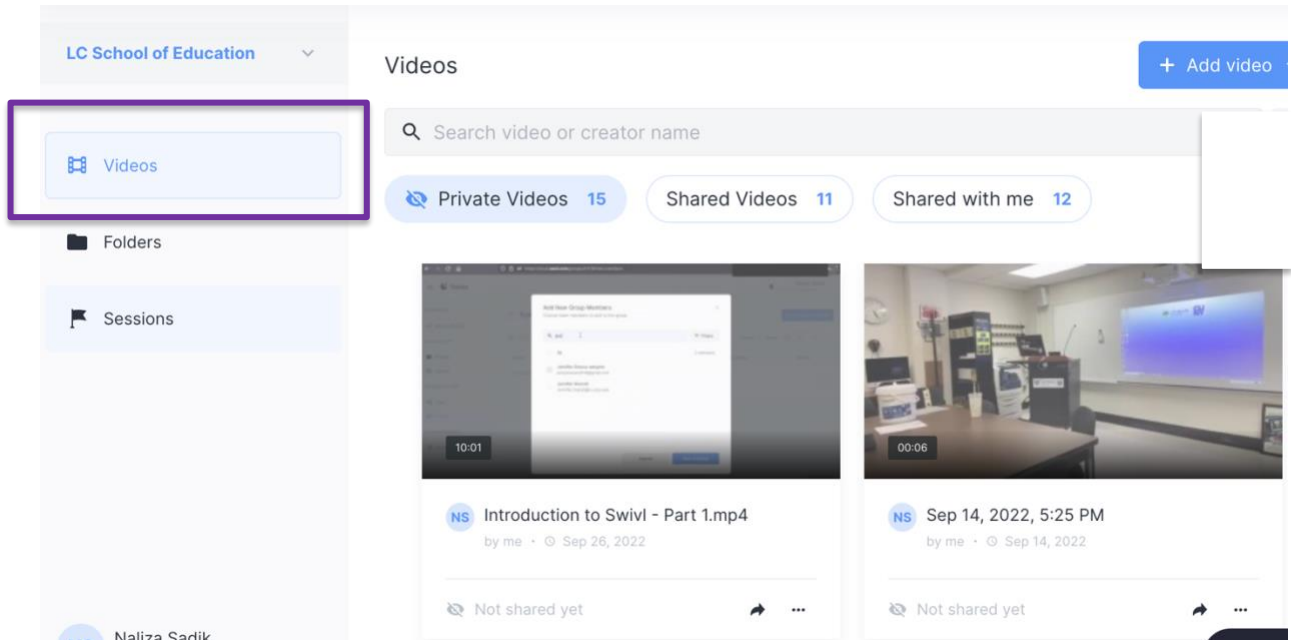

Swivl: Sharing Video with a Group Folder

Log into your Swivl account > Videos > Select video to share

> Click Share arrow icon > Select Group Folder

> Select the group folder > Click Share

-  Direct share
-  Share to Group Folder 
-  Embed
-  Weblink