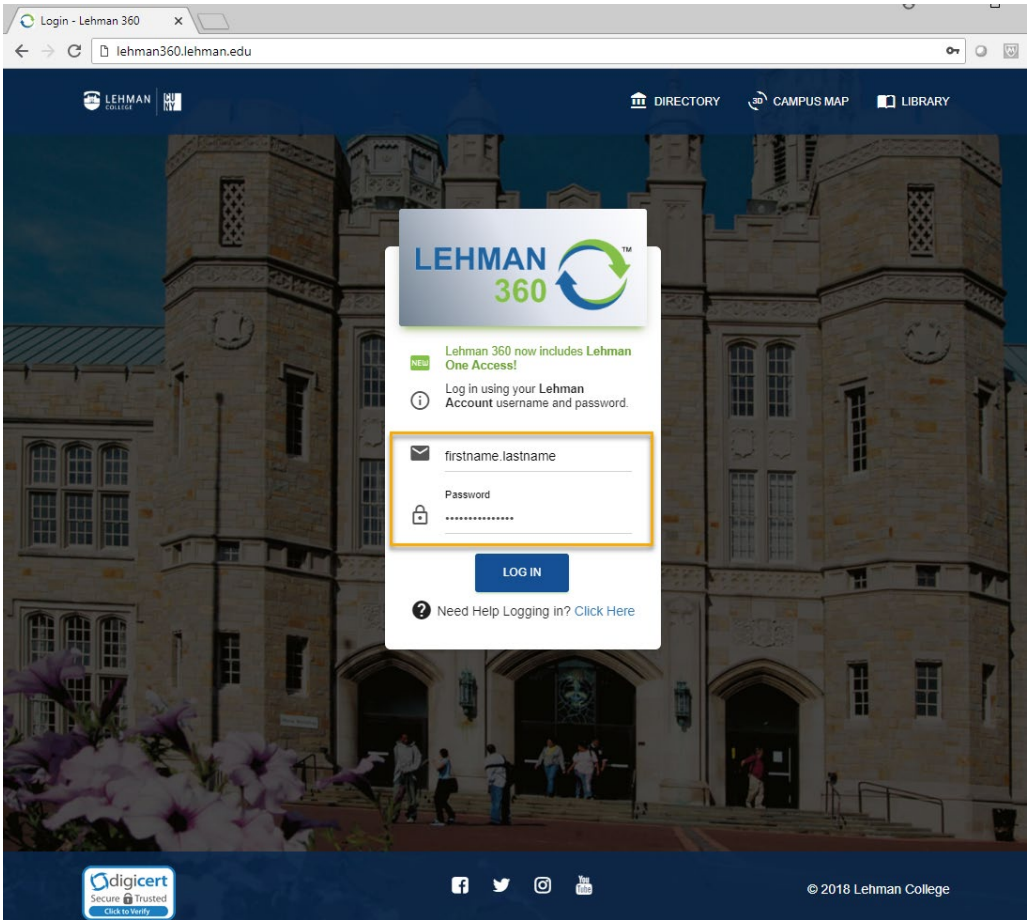

Portal

My Class Schedule

Quickly view your semester class schedule in Lehman 360. Skip to page 3 if you already know how to login to Lehman 360.

Where Do I Find My Lehman 360 Class Schedule?

From Mobile App	From Web Browser	From QR Code
Click on the Lehman 360 logo	Visit https://lehman360.lehman.edu/	Scan
		
<p>The Lehman Mobile App is available on the:</p> <p>Apple Store or Google Play</p>	<p>Lehman 360 is mobile responsive – it will adjust to the screen size of your device.</p>	<p>The QR code will redirect you to https://lehman360.lehman.edu/</p>

From any of the access methods listed above:

- A. Enter your **Lehman Account** username (firstname.lastname) and password. *Please note that this is not the same as your CUNYfirst login.*

If you need login assistance, please use the self-service password manager tools by visiting <https://www.lehman.edu/itr/pm/>